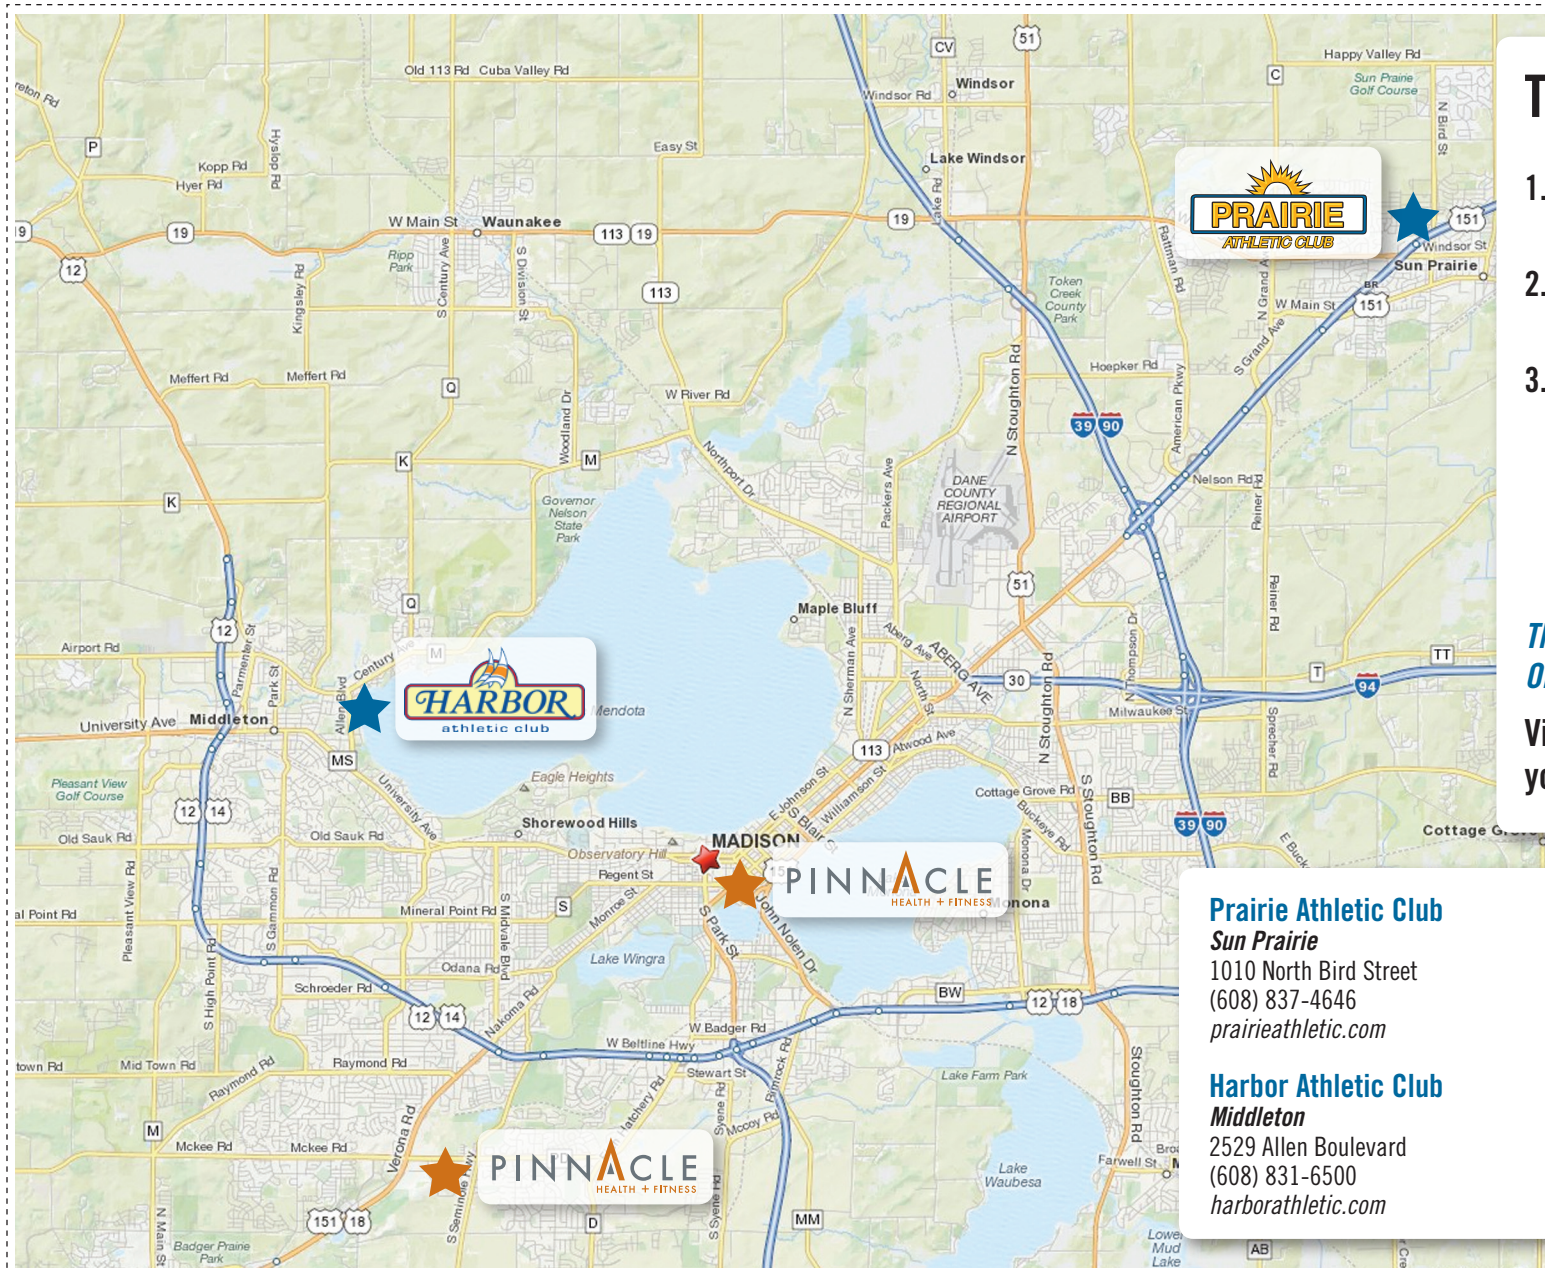

Is the reciprocal membership right for you?

Take this test!

1. Put a star on the map where you live...
2. Put a star on the map where you work...
3. If we've got you surrounded, consider the reciprocal membership for maximum convenience and flexibility!

*Three unique clubs...
One unique membership!*

Visit the club nearest you for details!

Prairie Athletic Club
Sun Prairie
1010 North Bird Street
(608) 837-4646
prairieathletic.com

Harbor Athletic Club
Middleton
2529 Allen Boulevard
(608) 831-6500
harborathletic.com